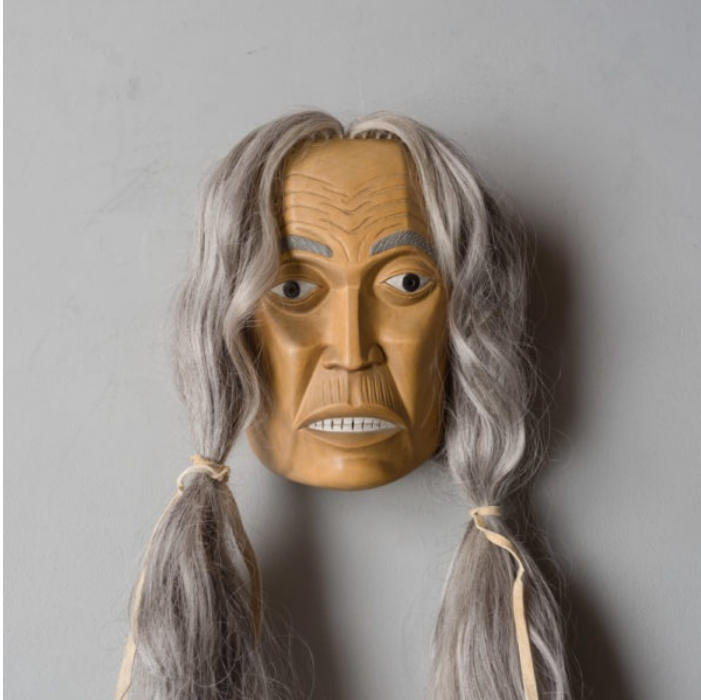

# DOUGLAS REYNOLDS GALLERY

**WALTER HARRIS  
FEMALE PORTRAIT MASK**

**\$5,000 CAD**

---

<b>Medium</b>	Birch, Human Hair
<b>Height</b>	10"
<b>Width</b>	6"
<b>Depth</b>	6"
<b>Length</b>	24 with hair
<b>Ring Size</b>	